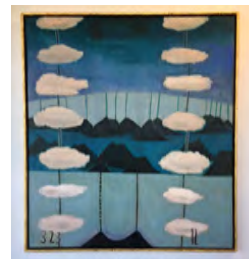

Summer Hang December 2023/January 2024

Peter James Smith

Sterling Falls
Oil glaze on linen
310 x 210mm
\$1,800

Kathy Barber

Livewire shakedown
Acrylic and oil glaze
on linen
1350 x 1840mm
\$16,500

Philippa Blair

Ignite 2005
Oil on canvas
1220 x 2740mm
\$26,000

Richard McWhannell

The Bay View
Oil on canvas
455 x 610mm
\$8,000

Tony Lane

Singing
Oil on gesso
1255 x 870mm
\$22,000

Philippa Blair

Rift (Zealandia) 2005
Oil on canvas
1215 x 760mm
\$12,500

Tony Lane.

Cloud Signs 1
Oil on gesso
400 x 450mm
\$6,000

Tony Lane

Fourteen Stations
Oil on gesso
1240 x 1055mm
\$24,000

Johnny Turner

Homage to the Koru
Polished Black
Granite
\$28,000

Leigh Christensen

Beaked Figure
1710mm high
carved and polished
Totara
\$16,500