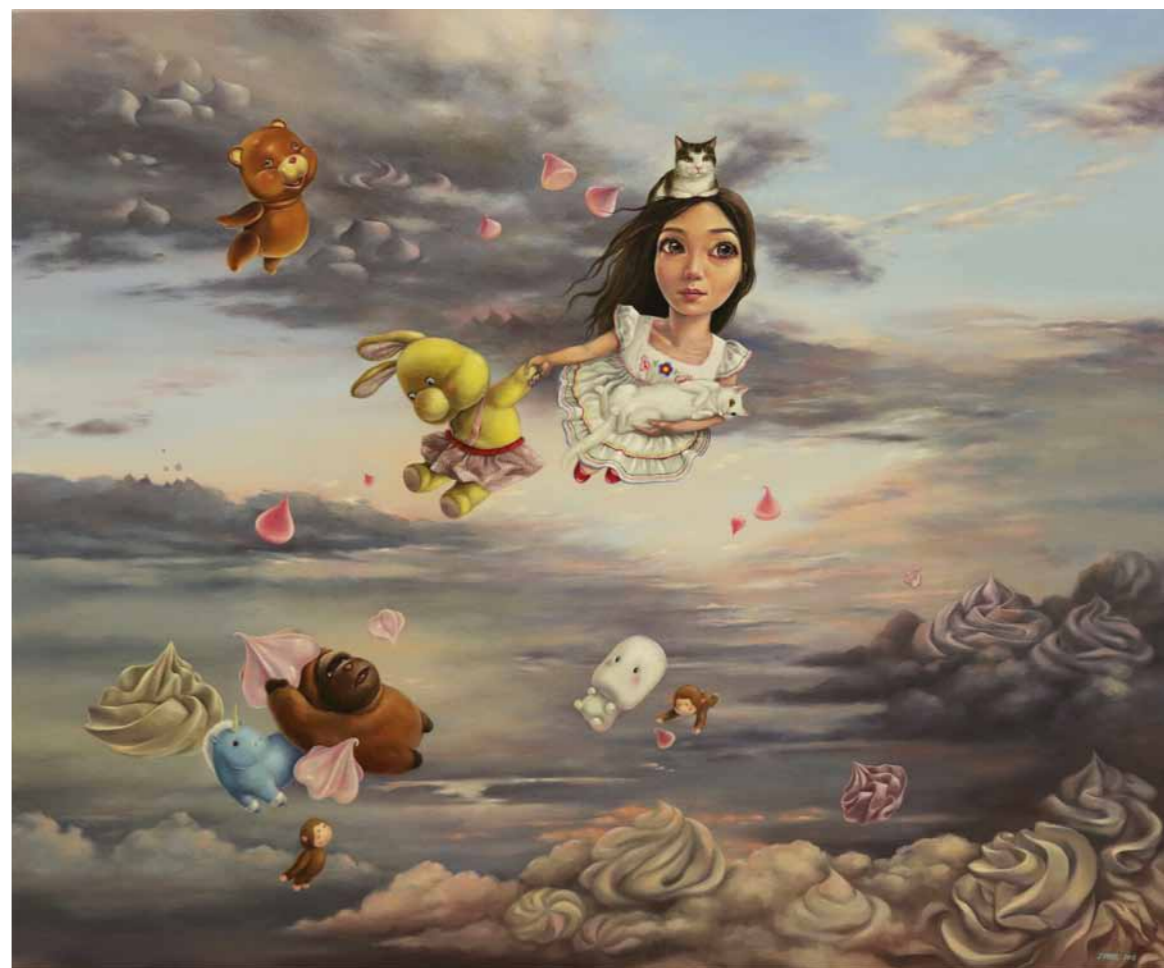

sweet dreams  
**Joon-Hee Park**

*Whipped Cream Clouds* (2017) oil on wood 380 x 455mm, cover: *Magic Couch* (2018) oil on canvas 455 x 610mm

*Meringue Clouds* (2018) oil on canvas 505 x 600mm

*My Diabetic Ocean* (2018) acrylic on canvas 750 x 800mm

*Escapism* (2018) oil on canvas 305 x 305mm

*Strawberries and Cream* (2017) acylic on linen 430 x 615mm

*Sweet Dreams* (2018) oil on canvas 760 x 910mm

*Good Night* (2017) acrylic on canvas 750 x 900mm

*Let's Go Frank* (2018) acrylic on canvas 750 x 900mm